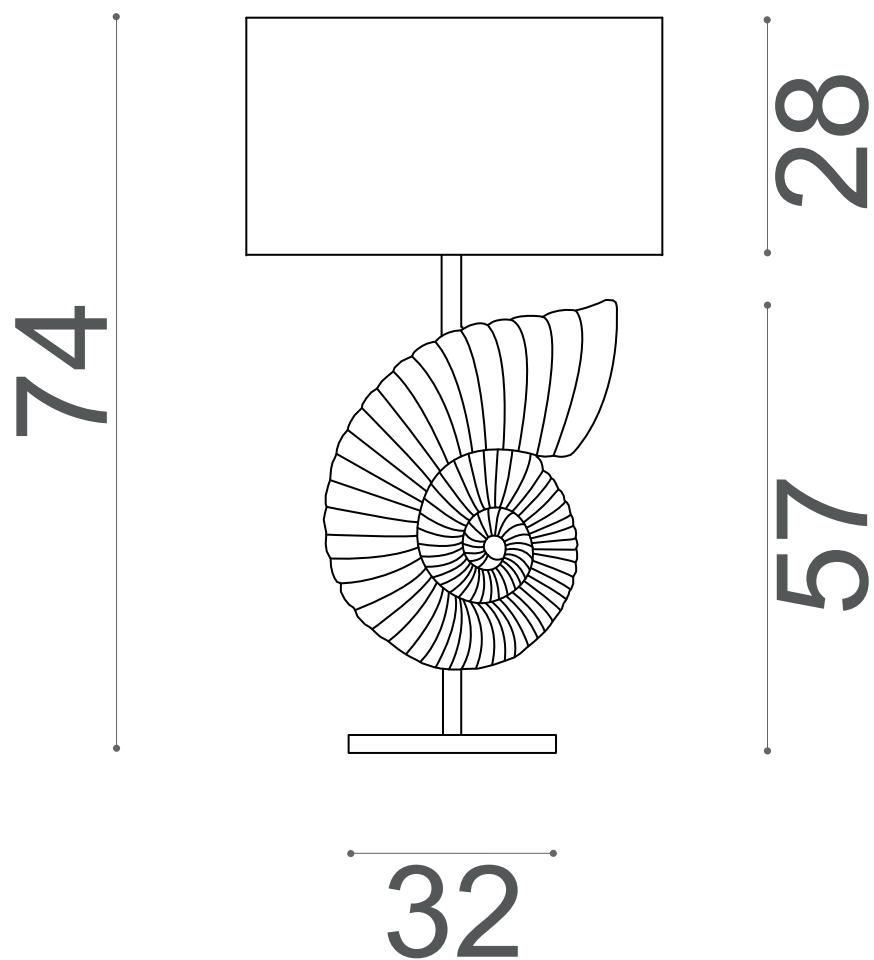

NAUTILUS

Large table lamp

01560

Suggested shade:

NARU - P0062

MARIONI