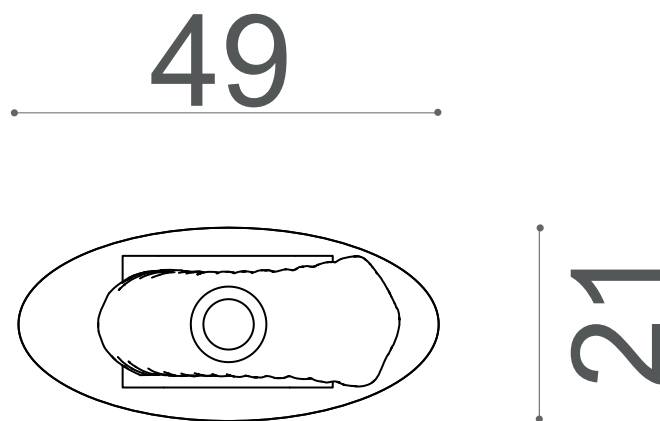

NAUTILUS

Large table lamp

01560

Suggested shade:

NARU - P0062

MARIONI